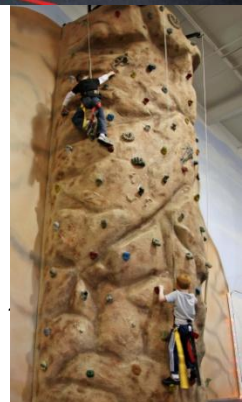

**More Fun
Than You
Can Handle**

PARTY PACKAGES

 BRONZE

Choose any 2 events
\$200 for up to 10 people
(add \$20 for add. Guests)
1 ½ hour Party

 SILVER

Choose any 3 events
\$245 for up to 10 people
(add \$24.50 for add. Guests)
2 hour Party

 GOLD

Choose any 4 events
\$275 for up to 10 people
(add \$27.50 for add. Guests)
2 ½ hour Party

Packages Include: Party Host, beverages, \$2 arcade card for each guest and paper products in private party room

EVENTS:

Mini-Golf · Laser Tag
Dodge Ball · Rock-Climbing
3-Story Indoor Play Structure
65 Ft. Obstacle Course

140 Long Road

Chesterfield, MO 63005

P: 636-536-6720 F: 636-536-6723

www.chesterfieldsportsfusion.com